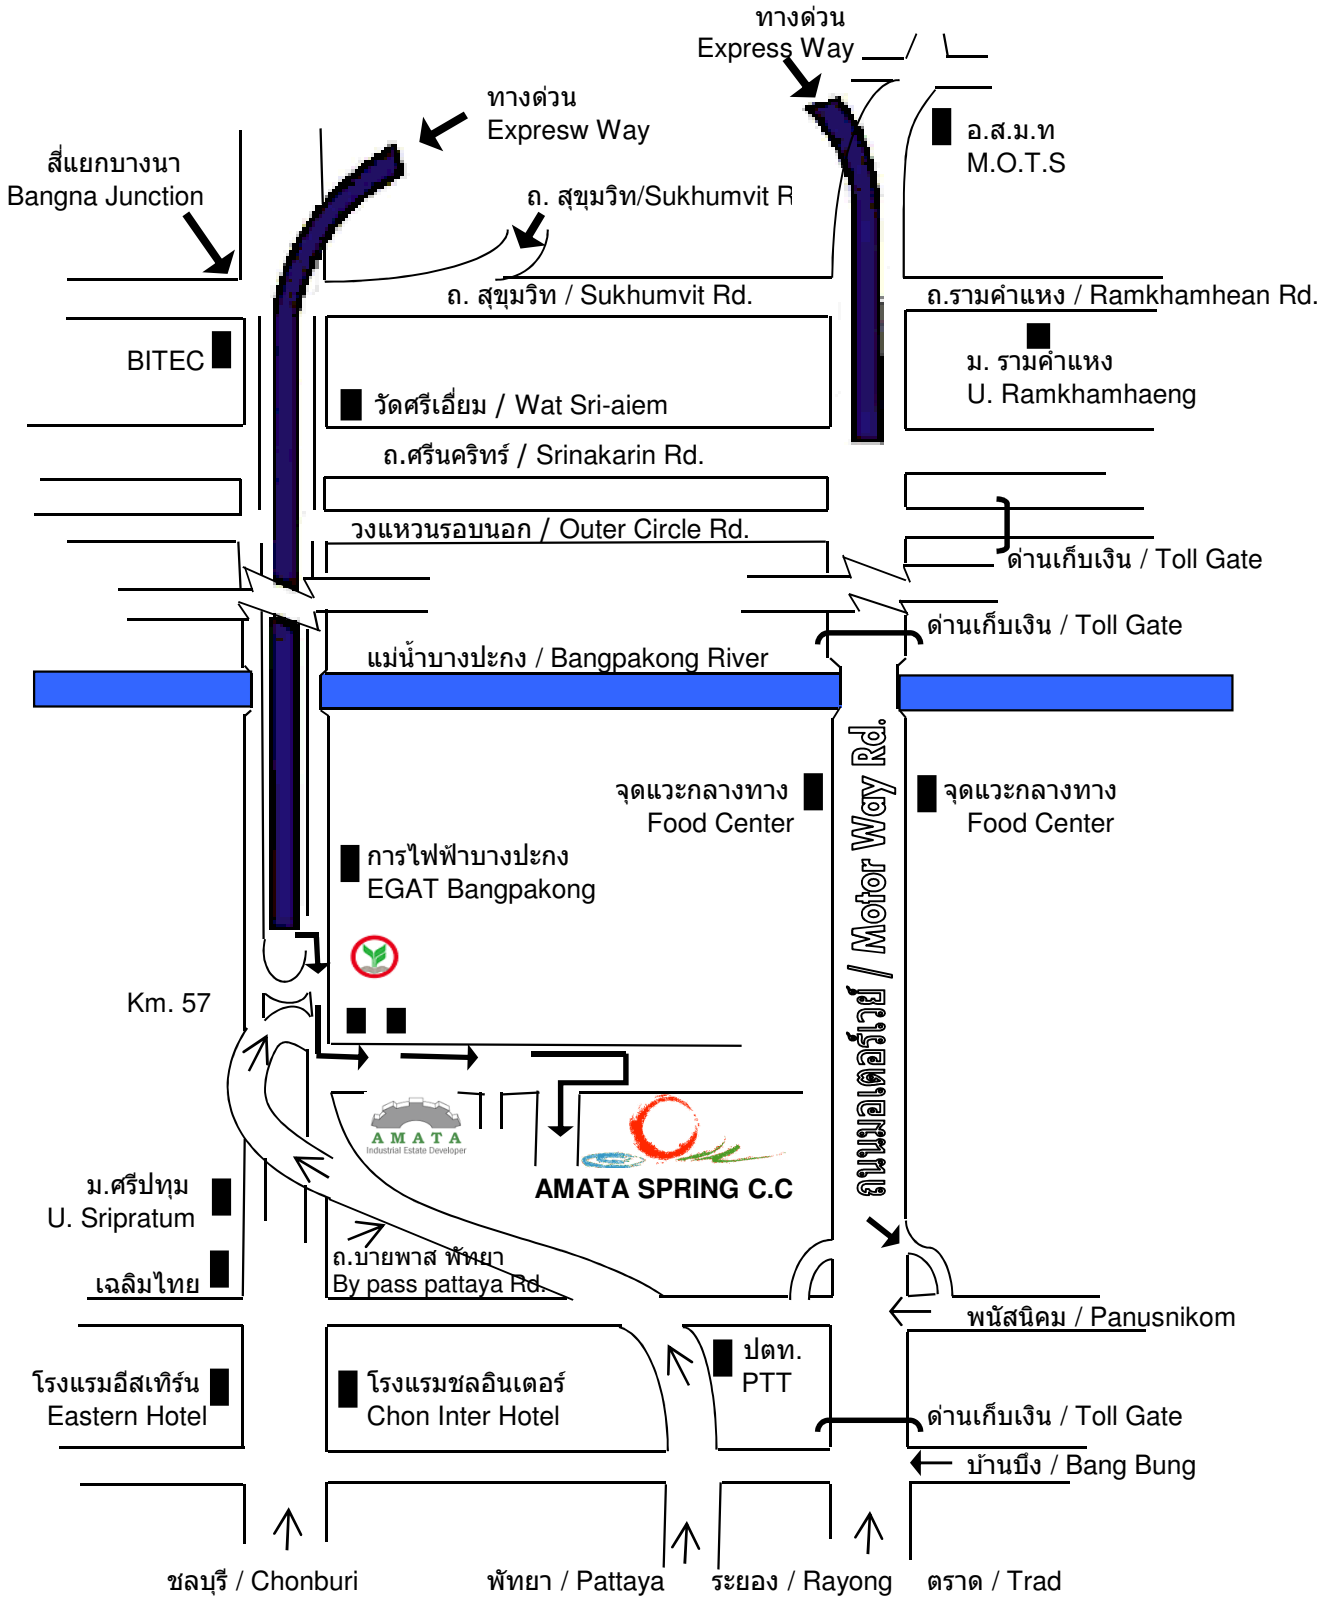

MAP OF AMATA SPRING COUNTRY CLUB

AMATA SPRING COUNTRY CLUB
 700/5 MOO6. NONGMAIDANG, MUANG DISTRICT, CHONBURI 20000
 TEL : [66]038-468-888, 038-468-691-95